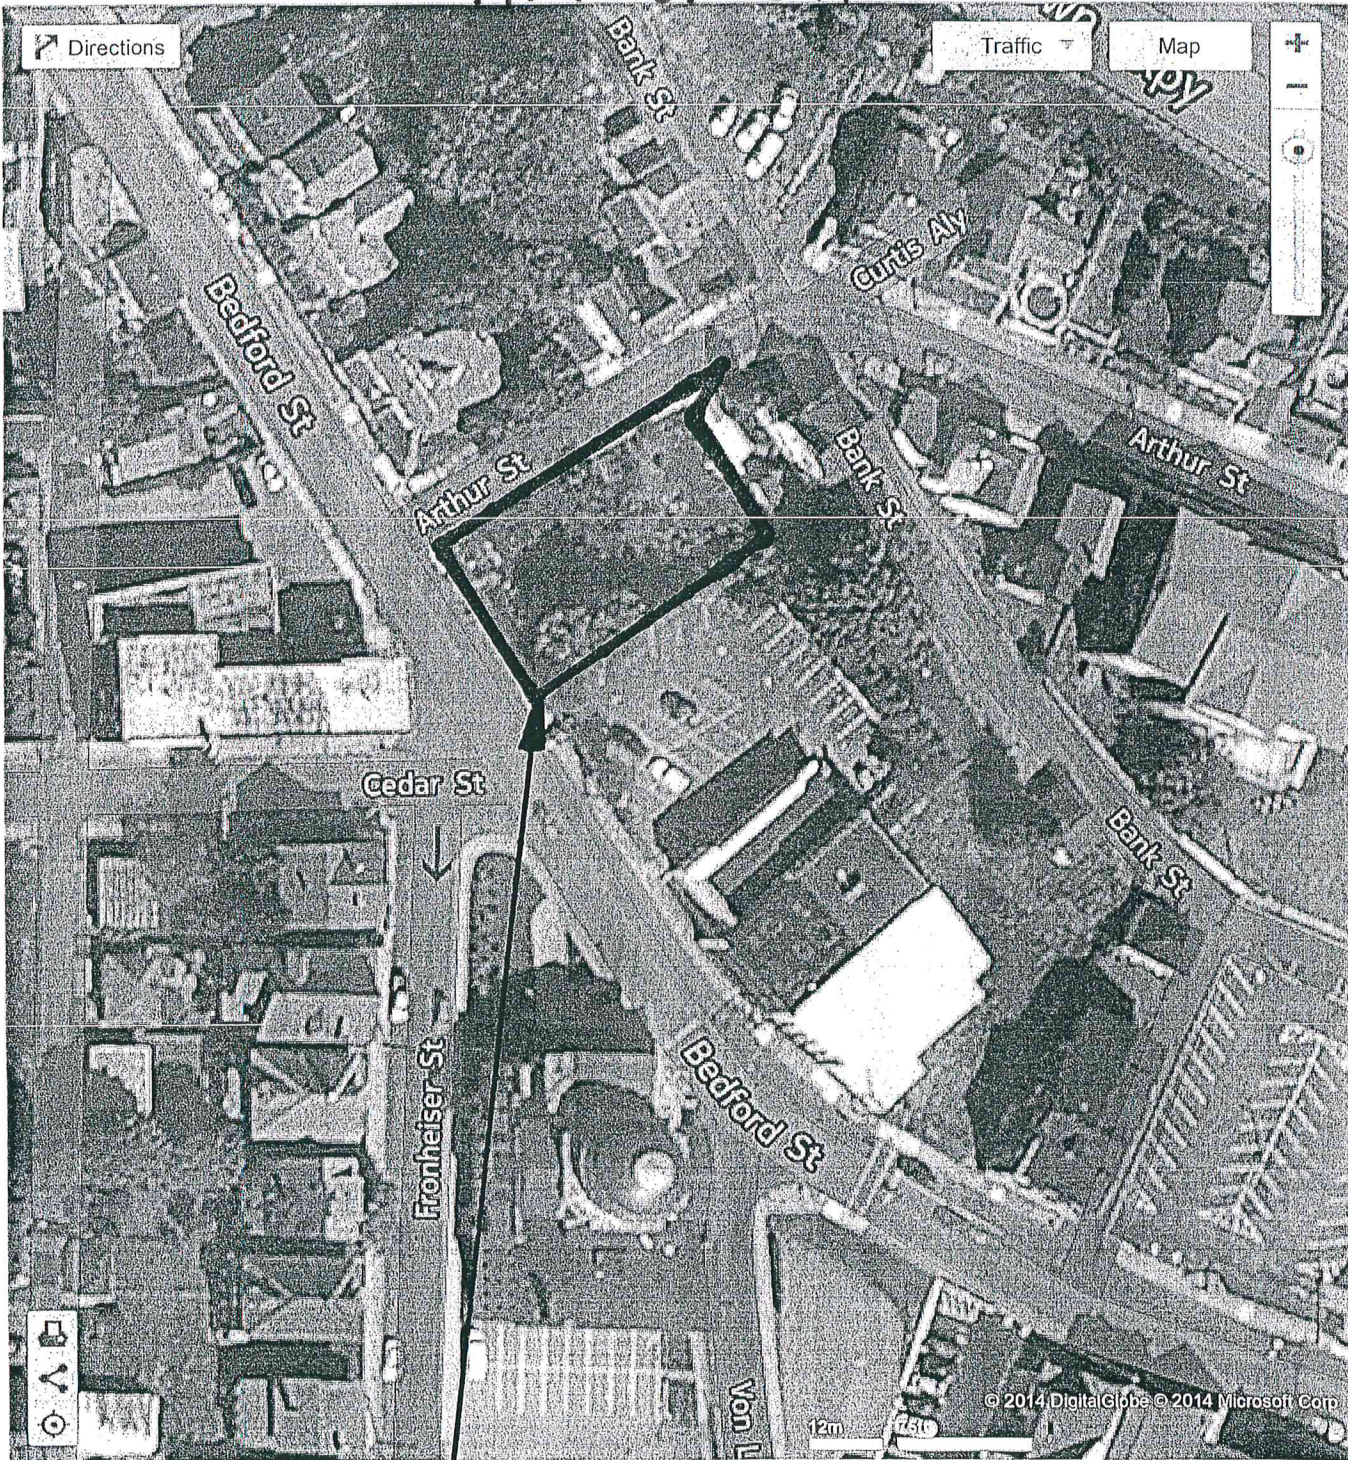

Arthur Street

Tax Map Parcel #19-004-118.000
0.2 ± Acres (60'x124')
Dale Borough